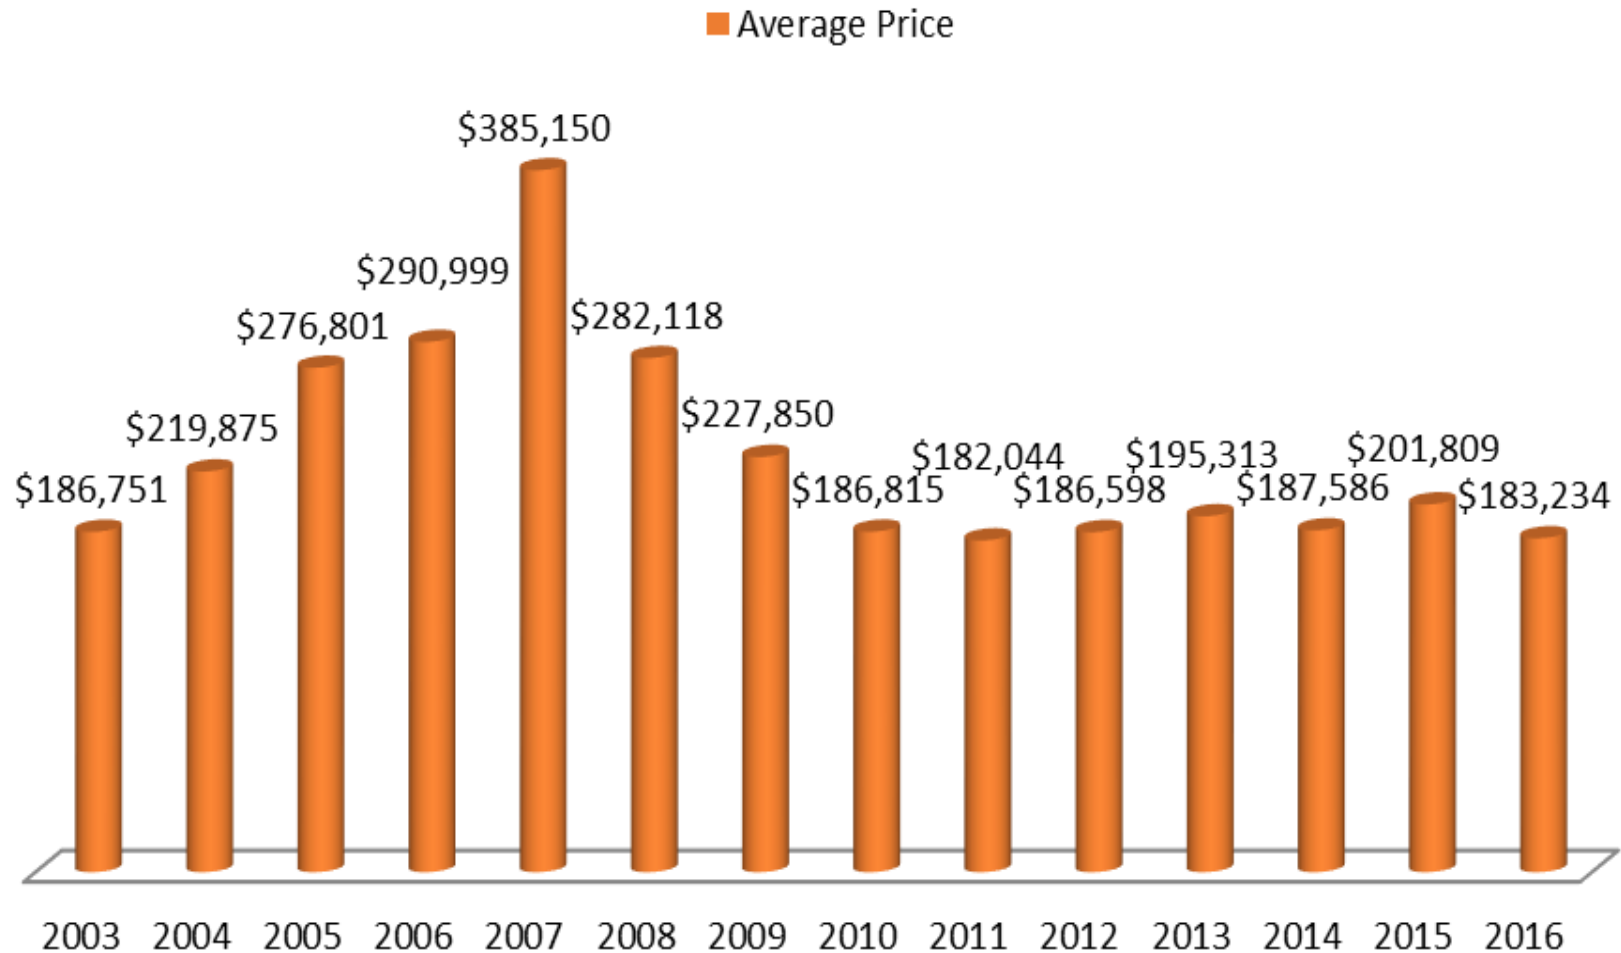

Average Closed Sale Prices for Oceanfront Condos

Gene Carter, CDPE
GeneCarter@BeachProTeam.com

Grand Strand Real Estate Sales

1-800-872-4488
www.MyrtleBeachAdvantage.com

This document expresses the opinion of Gene Carter, CDPE. Specific property information is deemed reliable but is not guaranteed.